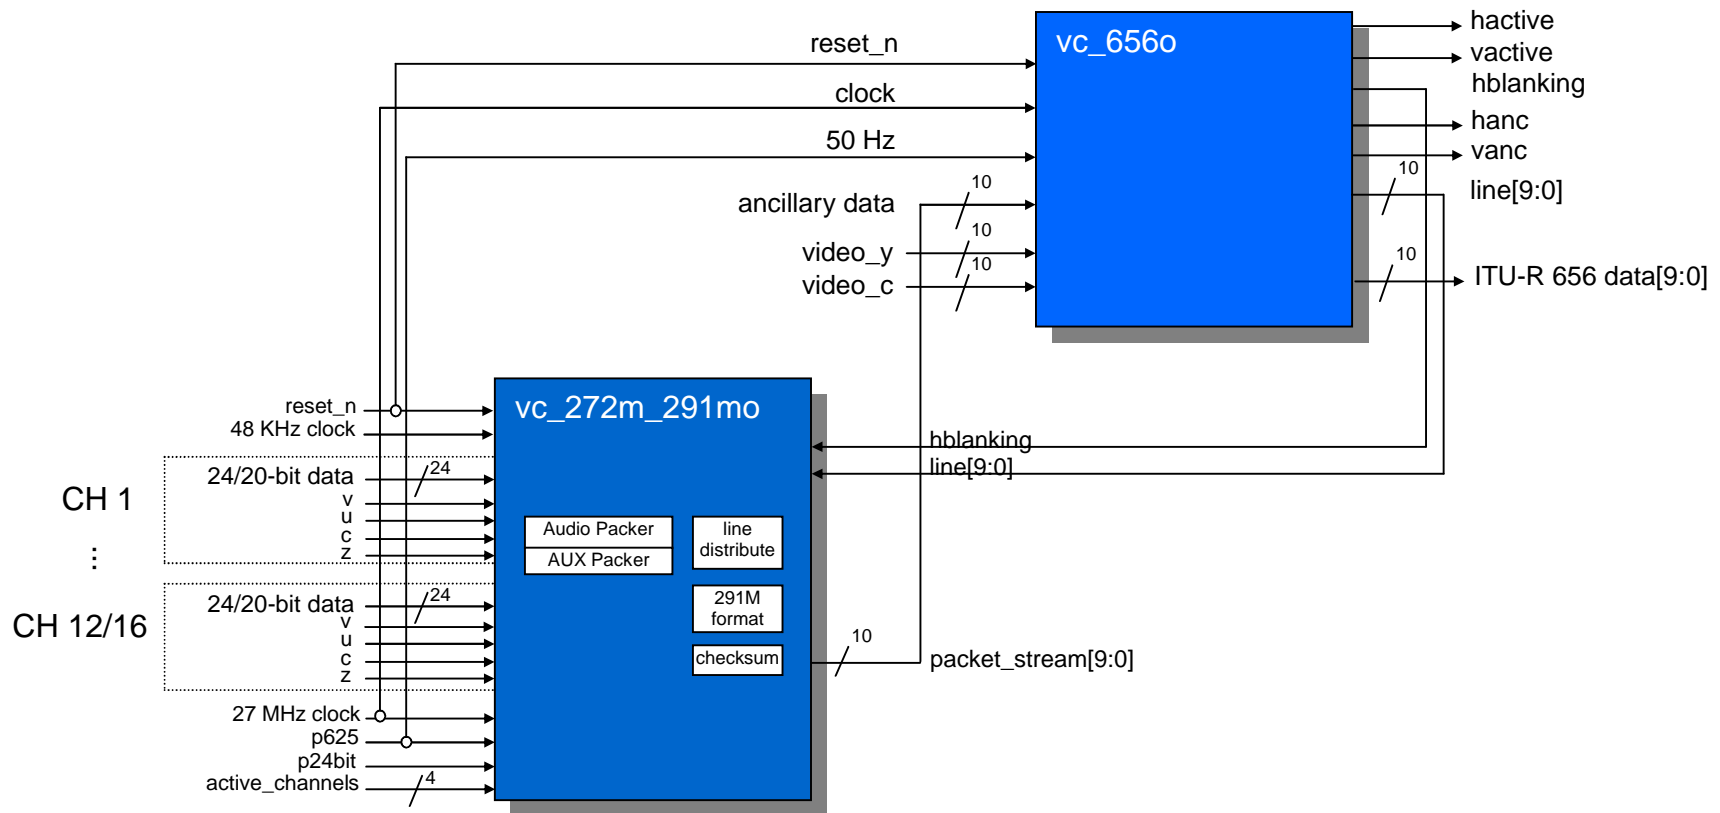

video-cores

The example below shows how to connect the SMPTE 272M/291M Encoder to the ITU-R 656-4 Encoder

VIDEO-CORES.COM, 900 E. HAMILTON AVENUE, SUITE 100, CAMPBELL, CA 95008, U.S.A. +1 408 422 5040
video-cores is a division of PugMedia, Inc.