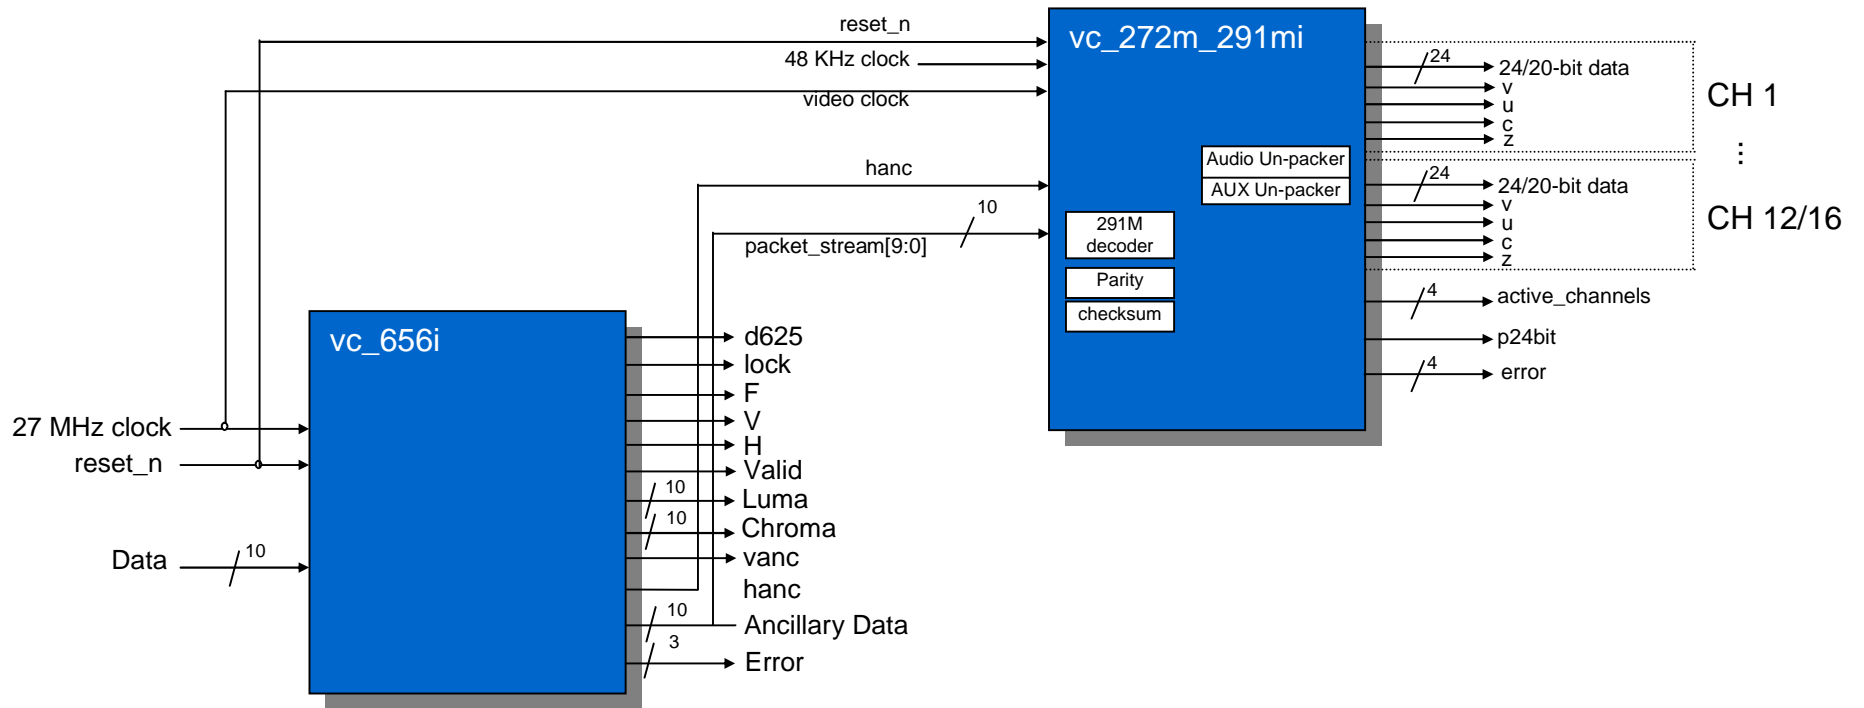

video-cores

The following diagram shows how to connect the ITU-R 656-4 Decoder to the SMPTE 272M/291M Decoder for extracting 16 channels of 20-bit or 12 channels of 24-bit Embedded Audio.

VIDEO-CORES.COM, 900 E. HAMILTON AVENUE, CAMPBELL, CA 95008, U.S.A. +1 408 422 5040
video-cores is a division of PugMedia, Inc.