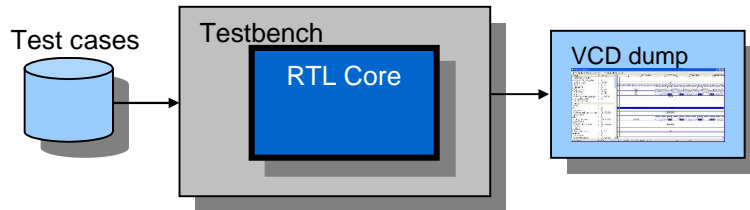

### FEATURES

- Converts High Definition 4:2:2 YCbCr Video
- Outputs 4:4:4 RGB Video
- Parametrizable Internal M-bit precision
- Parametrizable I/O N-bit precision
- Follows ITU-R Recommendation BT.709
- Linted and Verified Verilog 2001 Source Code
- Permanent Company License (not per-project)
- ASICs and Actel, Altera, Lattice and Xilinx FPGAs

### DELIVERABLES FOR EACH CORE

- Synthesizable Verilog 2001 RTL Source Code
- Fast Verilog 2001 Testbench and Test cases
- VCD Functional Dump
- User Manual