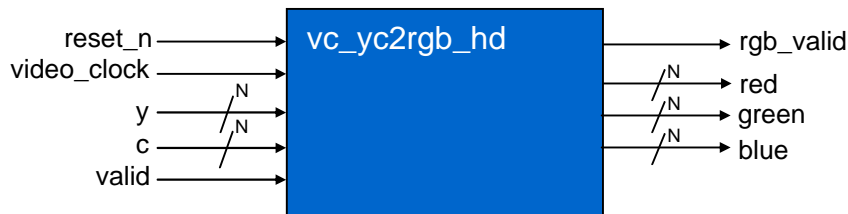

## vc\_yc2rgb\_hd : High Definition YC to RGB Deep Color Space Converter

This Core Values™ product converts 4:2:2 YCbCr video to 4:4:4 RGB video.

### FEATURES

- Converts High Definition 4:2:2 YCbCr Video
- Outputs 4:4:4 RGB Video
- Parametrizable Internal M-bit precision
- Parametrizable I/O N-bit precision
- Follows ITU-R Recommendation BT.709
- Linted and Verified Verilog 2001 Source Code
- Permanent Company License (not per-project)
- ASICs and Actel, Altera, Lattice and Xilinx FPGAs